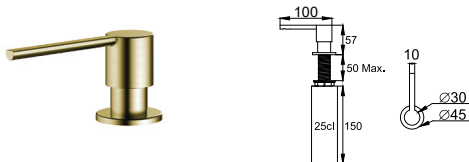

nivito™

Art nr: SR-BB

Brushed Brass Stainless steel

EAN nr:

7350051951275

Soap dispenser

- Soap dispenser 25cl
- For countertop max 50mm thick
- Filled from above
- Cut-out dimension Ø23-25mm

Related Products:

ART NR:

RH-340

SR-BB

CU-500-BRASS