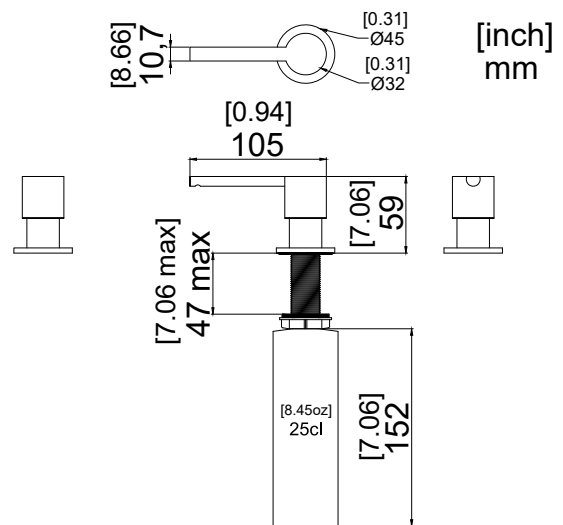

nivito™

Art nr: SR-BB

Brushed Brass Stainless steel

EAN nr:

7350051951275

Soap dispenser

- Soap dispenser 25cl
- For countertop max 50mm thick
- Filled from above
- Cut-out dimension Ø23-25mm

Related Products:

ART NR:

RH-340

SR-BB

CU-500-BRASS