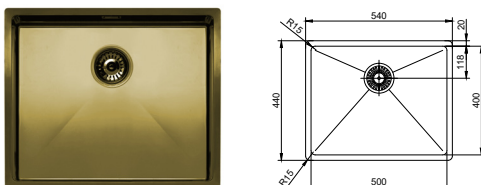

CU-500-BRASS