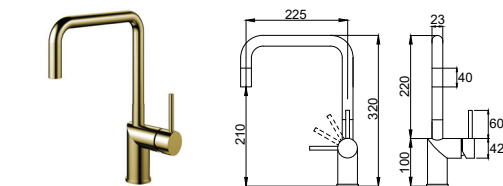

nivito™

Art nr: SR-BB

Brushed Brass Stainless steel

EAN nr:

7350051951275

Soap dispenser

- Soap dispenser 25cl
- For countertop max 50mm thick
- Filled from above
- Cut-out dimension Ø23-25mm

Related Products:

ART NR:

RH-340

SR-BB

CU-500-BRASS