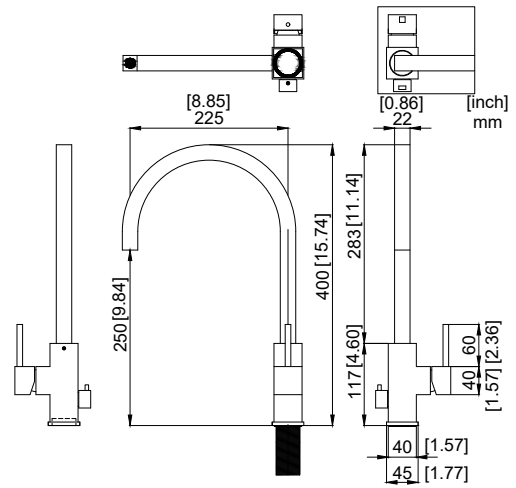

nivito™

Art nr: SP-115
Polished Stainless steel

EAN nr:
7350051950254

Spirit.

- Kitchen taps
- Soft PEX® hoses
- Cut-out dimension 35 mm**
- Swivel range 360° and 150°
- Ceramic cartridge

Related Products:

ART NR:

SP-110

SS-P

CU-500-Steel