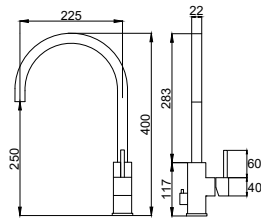

nivito™

Art nr: SP-115
Polished Stainless steel

EAN nr:
7350051950254

Spirit.

- Kitchen taps
- Soft PEX® hoses
- Cut-out dimension 35 mm**
- Swivel range 360° and 150°
- Ceramic cartridge

Related Products:

ART NR:

SP-110

SS-P

CU-500-Steel