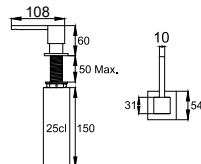

nivito™

Art nr: SP-115
Polished Stainless steel

EAN nr:
7350051950254

Spirit.

- Kitchen taps
- Soft PEX® hoses
- Cut-out dimension 35 mm**
- Swivel range 360° and 150°
- Ceramic cartridge

Related Products:

ART NR:

SP-110

SS-P

CU-500-Steel