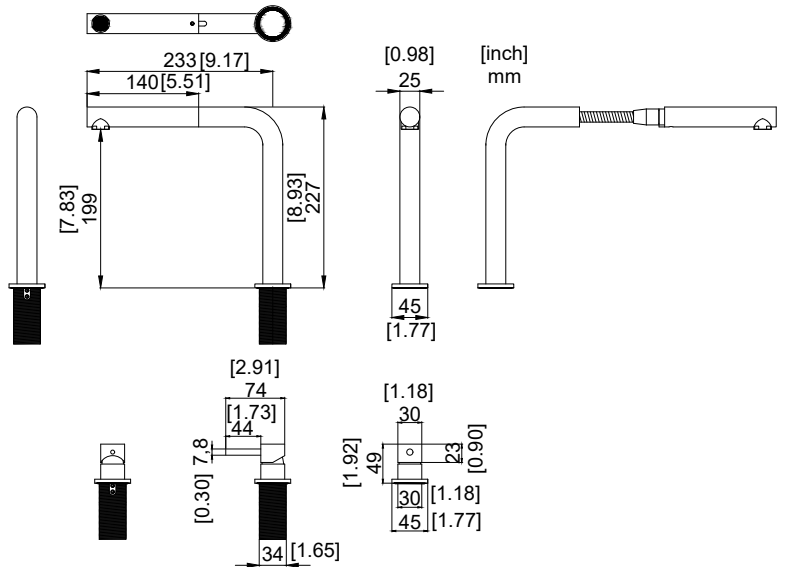

nivito™

Art nr: RH-650-VI

Brushed Copper Stainless steel

EAN nr:

7350051951718

Vision.

- Kitchen taps
- Soft PEX® hoses
- Cut-out dimension 35 mm**
- Swivel range 360° and 150°
- Ceramic cartridge
- The copper does not oxidize
- Pull out hose

Technical specification

Application area: Tap water,
 Pressure test: 16 bar
 Working pressure: 50 - 1000 kPa
 Test pressure max 1600 kPa
 Hot water connection: max. 80 ° C
 Sound class: 1
 Soft PEX® connections approved with DWGW
 Length of connecting hose: 500mm

Single lever cartridge 25mm
 Rotation angle: 90°
 Endurance test: EN 817 70 000 cycles
 ASME A 112.18.1M 500 000 cycles
 Pressure test:
 Burst pressure: >35 bar

Recommended dimensions