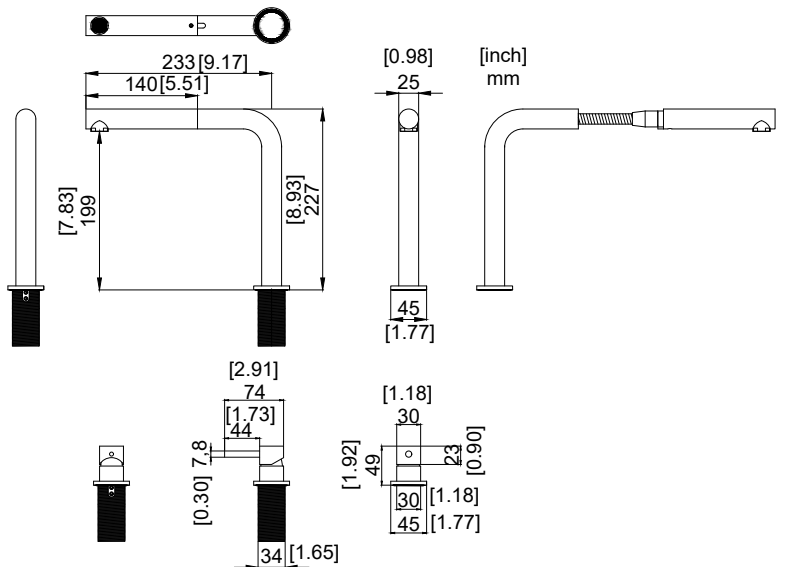

nivito™

Art nr: RH-640-VI

Brushed Brass Stainless steel

EAN nr:

7350051951701

Vision.

- Kitchen taps
- Soft PEX® hoses
- Cut-out dimension 35 mm**
- Swivel range 360° and 150°
- Ceramic cartridge
- The brass does not oxidize
- Pull out hose

Technical specification

Application area: Tap water,
 Pressure test: 16 bar
 Working pressure: 50 - 1000 kPa
 Test pressure max 1600 kPa
 Hot water connection: max. 80 ° C
 Sound class: 1
 Soft PEX® connections approved with DWGW
 Length of connecting hose: 500mm

Single lever cartridge 25mm
 Rotation angle: 90°
 Endurance test: EN 817 70 000 cycles
 ASME A 112.18.1M 500 000 cycles
 Pressure test:
 Burst pressure: >35 bar

Recommended dimensions