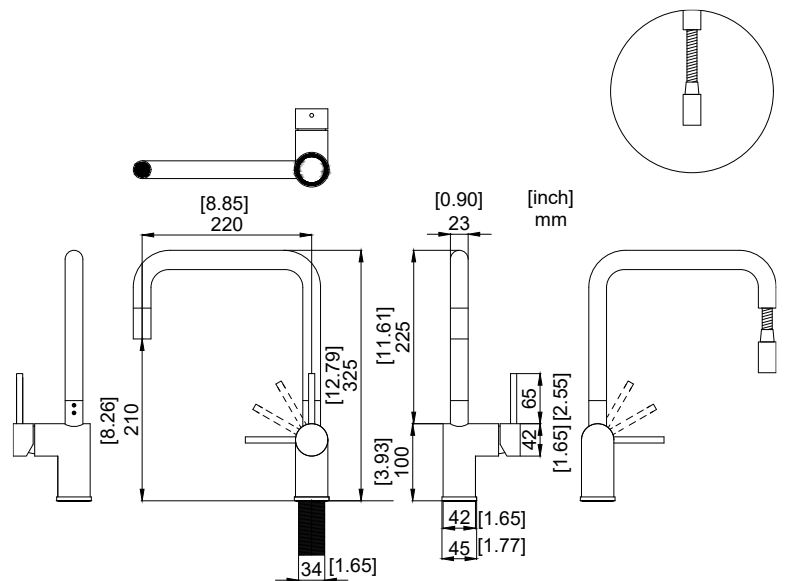

nivitoTM

Art nr: RH-340-EX-IN

Brushed brass in stainless steel

EAN nr:

7350051952494

RhythmExtended industry

- Kitchen taps
- Soft PEX® hoses
- Cut-out dimension 35 mm
- Swivel range 360° and 150°
- Ceramic cartridge
- Pull down hose

Technical specification

Application area: Tap water,
 Pressure certified: 16 bar EN 817
 The product meets the requirements of: NS-EN ISO/IEC 17065
 Working pressure: 50 - 1000 kPa
 Test pressure max 1600 kPa
 Hot water connection: max. 80 ° C
 Sound class: 1

Soft PEX® connections approved with DWGW
 Length of connecting hose: 500mm
 Type approved according to Sintef nr: PS 3552
 The product meets the requirements of: NS-EN ISO/IEC 17065
 Issued: 09.05.2019 Valid until: 01.06.2024
www.sintefcertification.no

Cartridge:

Kerox 35 mm
 Endurance test: EN 817 70 000 cycles
 ASME A 112.18.1M 500 000 cycles
 Pressure test:
 Pneumatic: 6 bar / 87 psi
 Hydraulic: 35 bar / 500 psi

With volume limit screw

With hot limit ring