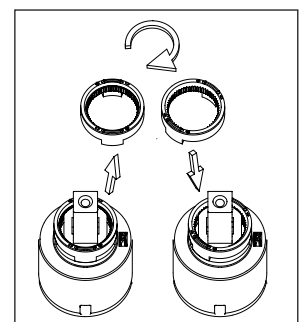

nivitoTM

Art nr: RH-340-EX-IN

Brushed brass in stainless steel

EAN nr:

7350051952494

RhythmExtended industry

- Kitchen taps
- Soft PEX® hoses
- Cut-out dimension 35 mm
- Swivel range 360° and 150°
- Ceramic cartridge
- Pull down hose

Technical specification

Application area: Tap water,
 Pressure certified: 16 bar EN 817
 The product meets the requirements of: NS-EN ISO/IEC 17065
 Working pressure: 50 - 1000 kPa
 Test pressure max 1600 kPa
 Hot water connection: max. 80 ° C
 Sound class: 1

Soft PEX® connections approved with DWGW
 Length of connecting hose: 500mm
 Type approved according to Sintef nr: PS 3552
 The product meets the requirements of: NS-EN ISO/IEC 17065
 Issued: 09.05.2019 Valid until: 01.06.2024
www.sintefcertification.no

Cartridge:

Kerox 35 mm
 Endurance test: EN 817 70 000 cycles
 ASME A 112.18.1M 500 000 cycles
 Pressure test:
 Pneumatic: 6 bar / 87 psi
 Hydraulic: 35 bar / 500 psi

With volume limit screw

With hot limit ring