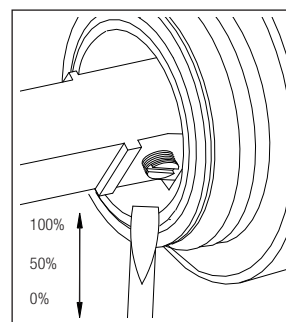

nivitoTM

Art nr: RH-340-EX-IN

Brushed brass in stainless steel

EAN nr:

7350051952494

RhythmExtended industry

- Kitchen taps
- Soft PEX® hoses
- Cut-out dimension 35 mm
- Swivel range 360° and 150°
- Ceramic cartridge
- Pull down hose

Technical specification

Application area: Tap water,
 Pressure certified: 16 bar EN 817
 The product meets the requirements of: NS-EN ISO/IEC 17065
 Working pressure: 50 - 1000 kPa
 Test pressure max 1600 kPa
 Hot water connection: max. 80 ° C
 Sound class: 1

Soft PEX® connections approved with DWGW
 Length of connecting hose: 500mm
 Type approved according to Sintef nr: PS 3552
 The product meets the requirements of: NS-EN ISO/IEC 17065
 Issued: 09.05.2019 Valid until: 01.06.2024
www.sintefcertification.no

Cartridge:

Kerox 35 mm
 Endurance test: EN 817 70 000 cycles
 ASME A 112.18.1M 500 000 cycles
 Pressure test:
 Pneumatic: 6 bar / 87 psi
 Hydraulic: 35 bar / 500 psi

With volume limit screw

With hot limit ring