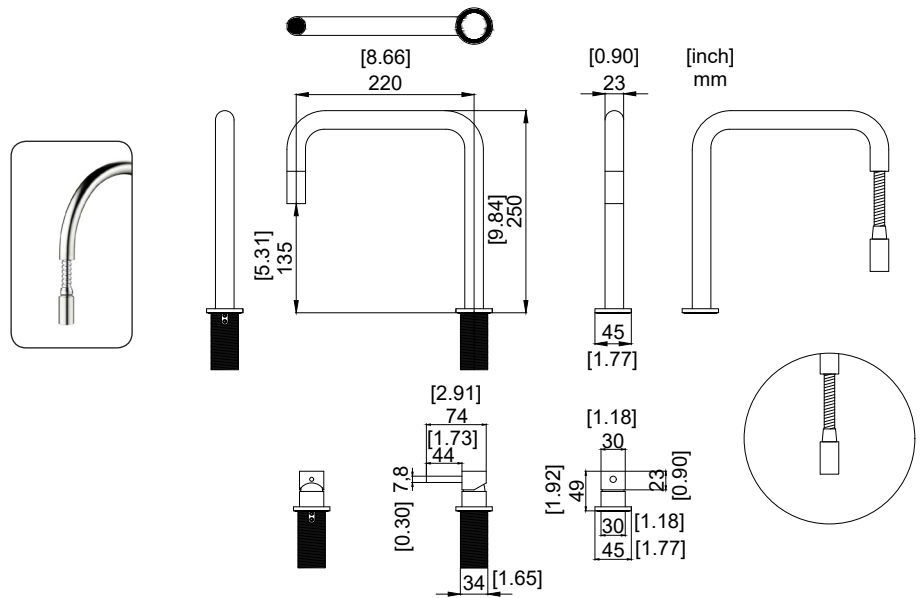

# nivito<sup>TM</sup>

Art nr: RH-330-VI

Matt White in Stainless steel

EAN nr:

7350051951633

## Vision.

- Kitchen taps
- Soft PEX® hoses
- Cut-out dimension 35 mm**
- Swivel range 360° and 150°
- Ceramic cartridge
- Pull down hose

## Technical specification

Application area: Tap water,  
 Pressure test: 16 bar  
 Working pressure: 50 - 1000 kPa  
 Test pressure max 1600 kPa  
 Hot water connection: max. 80 ° C  
 Sound class: 1  
 Soft PEX® connections approved with DWGW  
 Length of connecting hose: 500mm

Single lever cartridge 25mm  
 Rotation angle: 90°  
 Endurance test: EN 817 70 000 cycles  
 ASME A 112.18.1M 500 000 cycles  
 Pressure test:  
 Burst pressure: >35 bar