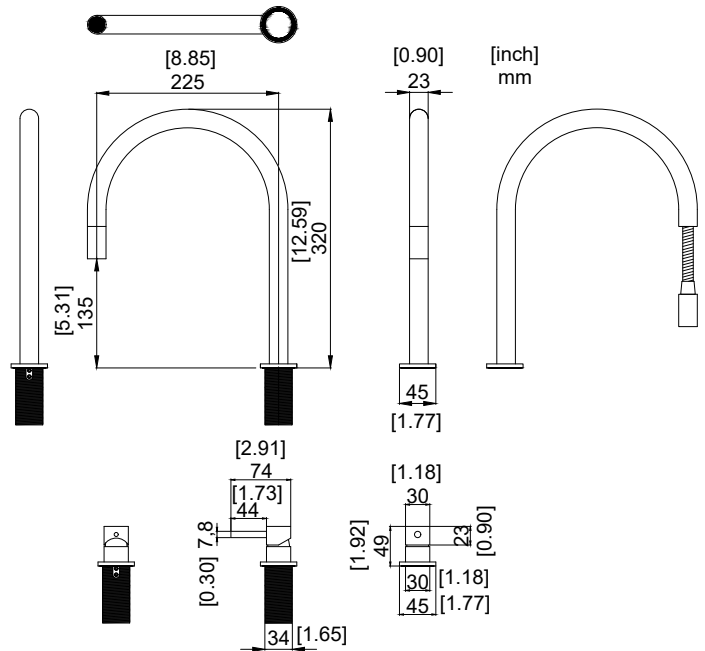

nivitoTM

Art nr: RH-140-VI

Brushed Brass Stainless steel

EAN nr:

7350051951589

Vision.

- Kitchen taps
- Soft PEX® hoses
- Cut-out dimension 35 mm**
- Swivel range 360° and 150°
- Ceramic cartridge
- The brass does not oxidize
- Pull down hose

Technical specification

Application area: Tap water,
 Pressure test: 16 bar
 Working pressure: 50 - 1000 kPa
 Test pressure max 1600 kPa
 Hot water connection: max. 80 ° C
 Sound class: 1
 Soft PEX® connections approved with DWGW
 Length of connecting hose: 500mm

Single lever cartridge 25mm
 Rotation angle: 90°
 Endurance test: EN 817 70 000 cycles
 ASME A 112.18.1M 500 000 cycles
 Pressure test:
 Burst pressure: >35 bar

Recommended dimensions