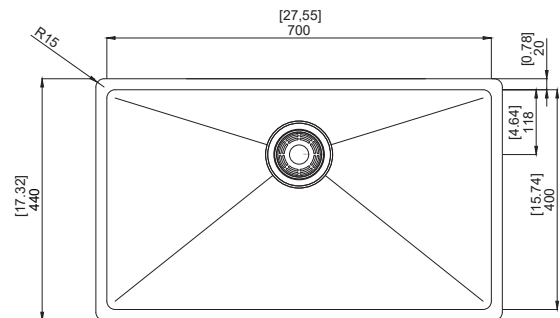

nivitoTM

Art nr: CU-700-BC
Brushed Copper Stainless steel

EAN nr:
7350051951848

Cube.

- Brushed Copper Stainless steel
- 18 G, 1,2mm steel
- Sound demp
- R 15
- Handmade

Related Products:

SR-BC

CU-WB-200-Copper