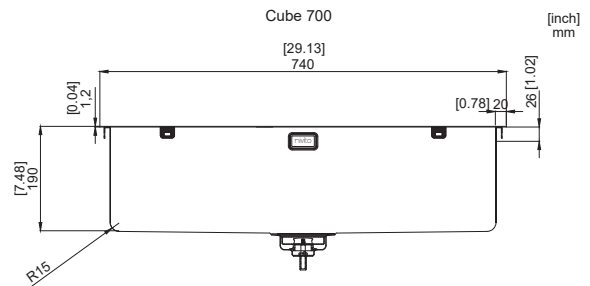

nivitoTM

Art nr: CU-700-BC
Brushed Copper Stainless steel

EAN nr:
7350051951848

Cube.

- Brushed Copper Stainless steel
- 18 G, 1,2mm steel
- Sound demp
- R 15
- Handmade

Related Products:

SR-BC

CU-WB-200-Copper