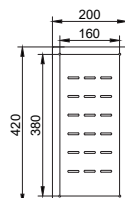

nivitoTM

Art nr: CU-700-BC
Brushed Copper Stainless steel

EAN nr:
7350051951848

Cube.

- Brushed Copper Stainless steel
- 18 G, 1,2mm steel
- Sound demp
- R 15
- Handmade

Related Products:

SR-BC

CU-WB-200-Copper