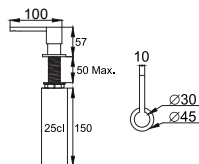

nivitoTM

Art nr: CU-700-BC
Brushed Copper Stainless steel

EAN nr:
7350051951848

Cube.

- Brushed Copper Stainless steel
- 18 G, 1,2mm steel
- Sound demp
- R 15
- Handmade

Related Products:

SR-BC

CU-WB-200-Copper