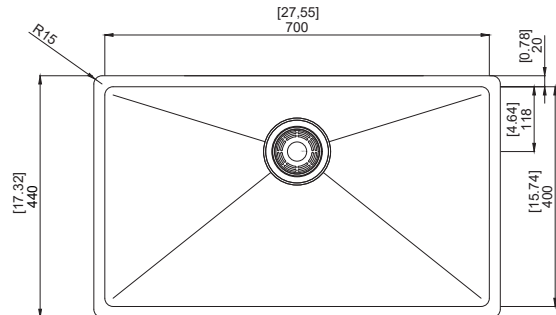

## Cube.

- Brushed brass Stainless steel
- 18 G, 1,2mm steel
- Sound demp
- R 15
- Handmade