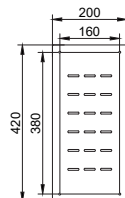

CU-WB-200-Brass