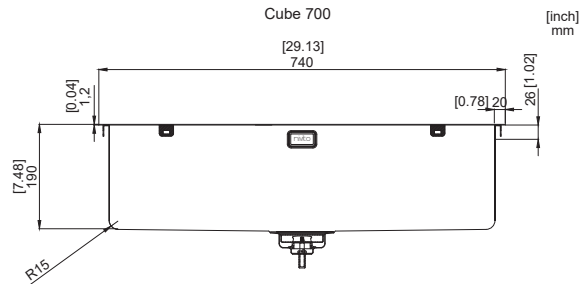

# nivito™

Art nr: CU-700-BB  
Brushed Brass Stainless steel

EAN nr:  
7350051951831

## Cube.

- Brushed brass Stainless steel
- 18 G, 1,2mm steel
- Sound demp
- R 15
- Handmade