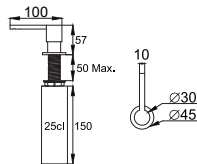

Related Products:

SR-BB