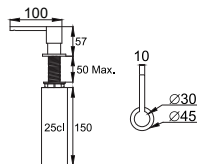

nivito™

Art nr: CU-500-steel
Brushed Stainless steel

EAN nr:
7350051951725

Cube.

- Brushed Stainless steel
- 18 G, 1,2mm steel
- Sound damp
- R 15
- Handmade

Related Products:

SR-B

CU-WB-200 Steel