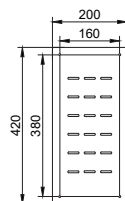

nivito™

Art nr: CU-500-steel
Brushed Stainless steel

EAN nr:
7350051951725

Cube.

- Brushed Stainless steel
- 18 G, 1,2mm steel
- Sound damp
- R 15
- Handmade

Related Products:

SR-B

CU-WB-200 Steel