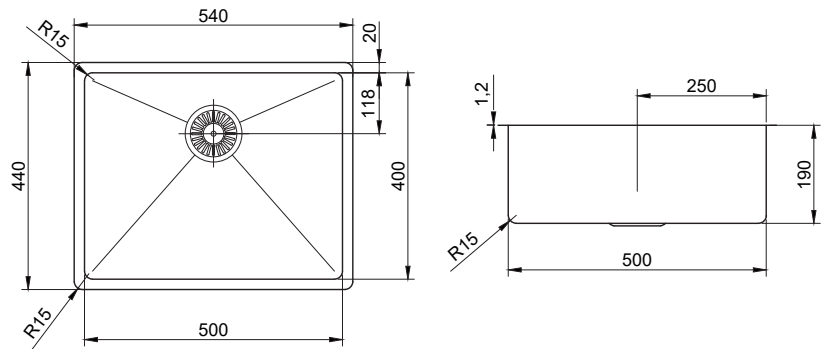

nivito™

Art nr: CU-500-steel
Brushed Stainless steel

EAN nr:
7350051951725

Cube.

- Brushed Stainless steel
- 18 G, 1,2mm steel
- Sound damp
- R 15
- Handmade

Related Products:

SR-B

CU-WB-200 Steel