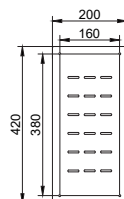

nivito™

Art nr: CU-500-Brass
Brushed Brass Stainless steel

EAN nr:
7350051951732

Cube.

- Brushed brass Stainless steel
- 18 G, 1,2mm steel
- Sound damp
- R 15
- Handmade

Related Products:

SR-BB

CU-WB-200-Brass