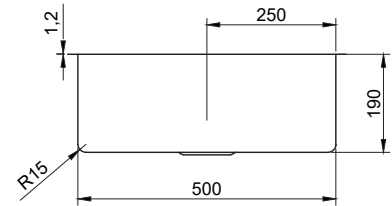

nivito™

Art nr: CU-500-Brass
Brushed Brass Stainless steel

EAN nr:
7350051951732

Cube.

- Brushed brass Stainless steel
- 18 G, 1,2mm steel
- Sound damp
- R 15
- Handmade

Related Products:

SR-BB

CU-WB-200-Brass