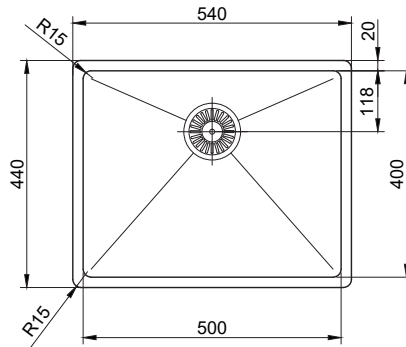

nivito™

Art nr: CU-500-Brass
Brushed Brass Stainless steel

EAN nr:
7350051951732

Cube.

- Brushed brass Stainless steel
- 18 G, 1,2mm steel
- Sound damp
- R 15
- Handmade

Related Products:

SR-BB

CU-WB-200-Brass