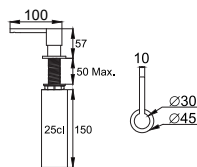

nivito™

Art nr: CU-500-Brass
Brushed Brass Stainless steel

EAN nr:
7350051951732

Cube.

- Brushed brass Stainless steel
- 18 G, 1,2mm steel
- Sound damp
- R 15
- Handmade

Related Products:

SR-BB

CU-WB-200-Brass